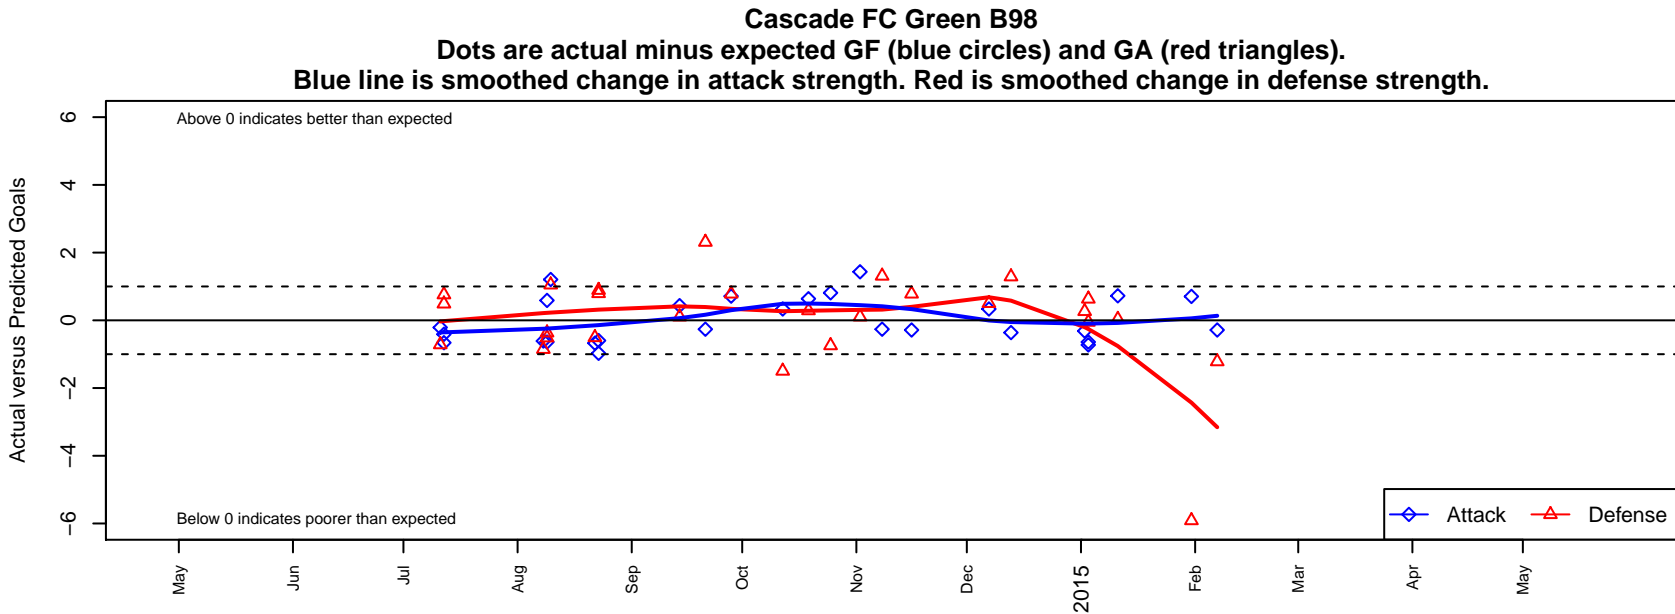

# Cascade FC Green B98

Cascade FC  
 North Bend, WA  
 B98 total strength=1249  
 attack=3.63 defense=6.17  
 fall league = PSPL Classic 1 U16

alt names used:  
 CASCADE FC B98 (WA)  
 Cascade FC B98  
 Cascade FC B98  
 Cascade FC B98  
 Cascade FC B98  
 CASCADE FC B98 (WA)

**attack and defense variance (black dot)  
relative to other teams  
and top 10 in region**

**attack and defense rating  
relative to others at age  
and all opponents in last 13 months**

**Performance relative to 13 month average**