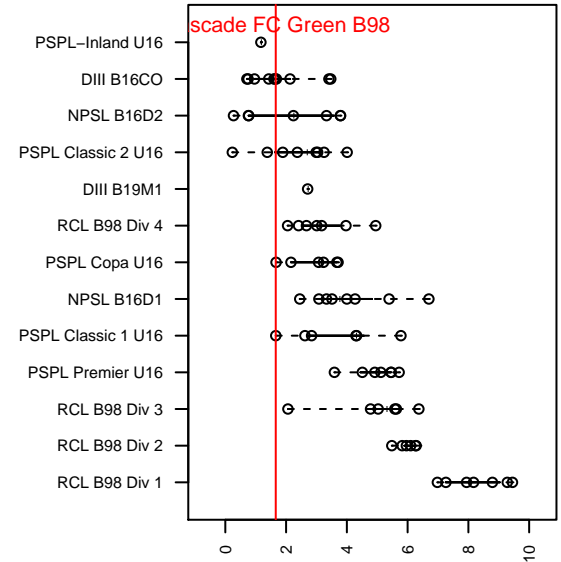

# Cascade FC Green B98

Cascade FC  
 North Bend, WA  
 B98 total strength=1249  
 attack=3.63 defense=6.17  
 fall league = PSPL Classic 1 U16

alt names used:  
 CASCADE FC B98 (WA)  
 Cascade FC B98  
 Cascade FC B98  
 Cascade FC B98  
 Cascade FC B98  
 CASCADE FC B98 (WA)

Venues played:  
 2014 Kent Cornucopia Cup U16 Gold U16  
 2014 Mt Hood Challenge U16  
 2014 Sky River BU15-16  
 2014 PSPL Classic 1 U16  
 2014 PacNW Winter Classic Premier II U16  
 2014 WA Cup U16 Gold U16

**attack and defense variance (black dot)  
relative to other teams  
and top 10 in region**

**attack and defense rating  
relative to others at age  
and all opponents in last 13 months**

**Performance relative to 13 month average**